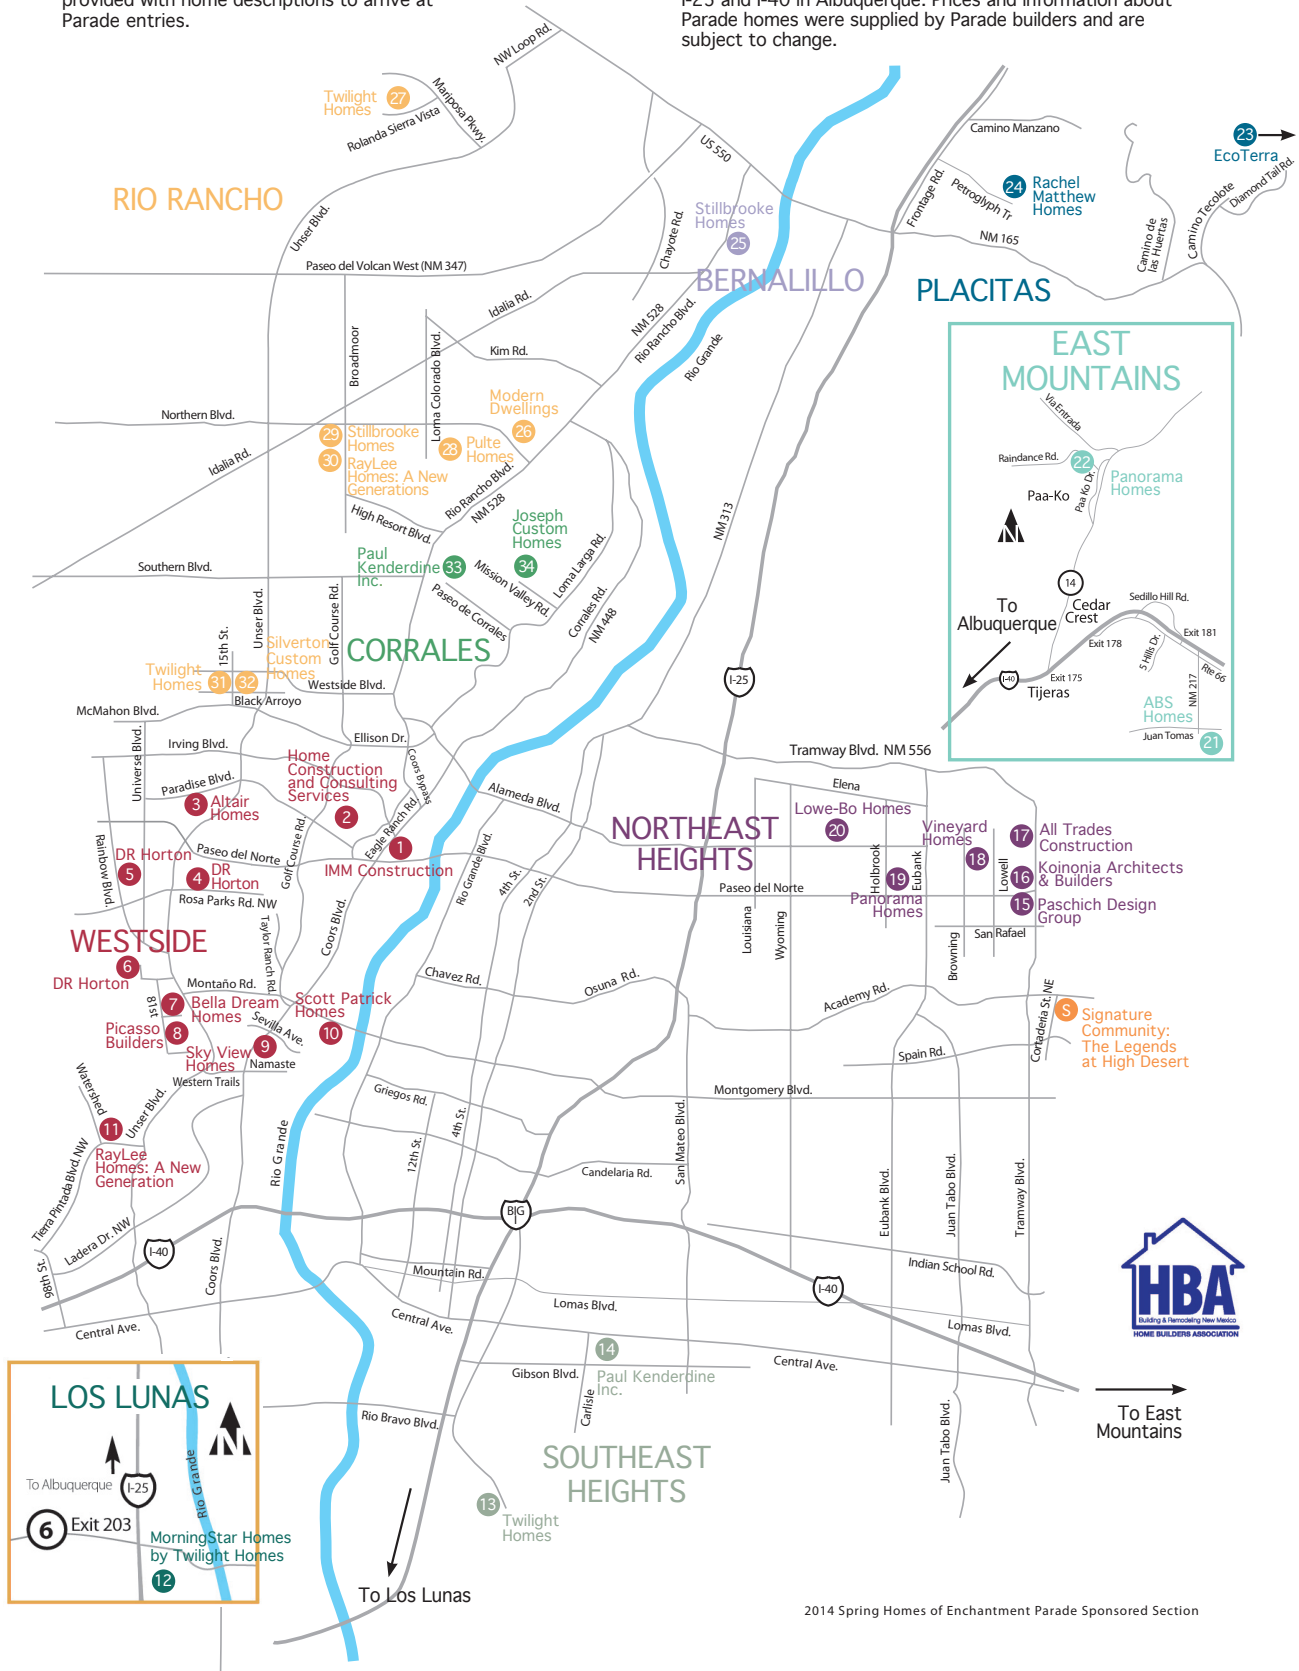

ALBUQUERQUE METRO AREA

Maps are not drawn to scale. Use directions provided with home descriptions to arrive at Parade entries.

Directions to all homes begin at the Big-I intersection of I-25 and I-40 in Albuquerque. Prices and information about Parade homes were supplied by Parade builders and are subject to change.

2014 Spring Homes of Enchantment Parade Sponsored Section

BUILDERS

ABS Homes	21	Las Ventanas Homes	Signature Community	RayLee Homes: A New Generation	11
All Trades Construction	17	Lowe-Bo Homes	20	RayLee Homes: A New Generation	30
Altair Homes	3	Modern Dwellings	26	Scott Patrick Homes	10
Bella Dream Homes	7	MorningStar Homes by Twilight Homes	12	Silverton Custom Homes	32
DR Horton	4	Panorama Homes	19	Sky View Homes	9
DR Horton	5	Panorama Home	22	Stillbrooke Homes	25
DR Horton	6	Paschich Design Group	15	Stillbrooke Homes	29
EcoTerra	23	Paul Kenderdine Inc.	14	Twilight Homes	13
Home Construction & Consulting Svcs.	2	Paul Kenderdine Inc	33	Twilight Homes	27
IMM Construction	1	Picasso Builders	8	Twilight Homes	31
Joseph Custom Homes	34	Pulte Homes	28	Vineyard Homes	18
Koinonia Architects & Builders	16	Rachel Matthew Homes	24		