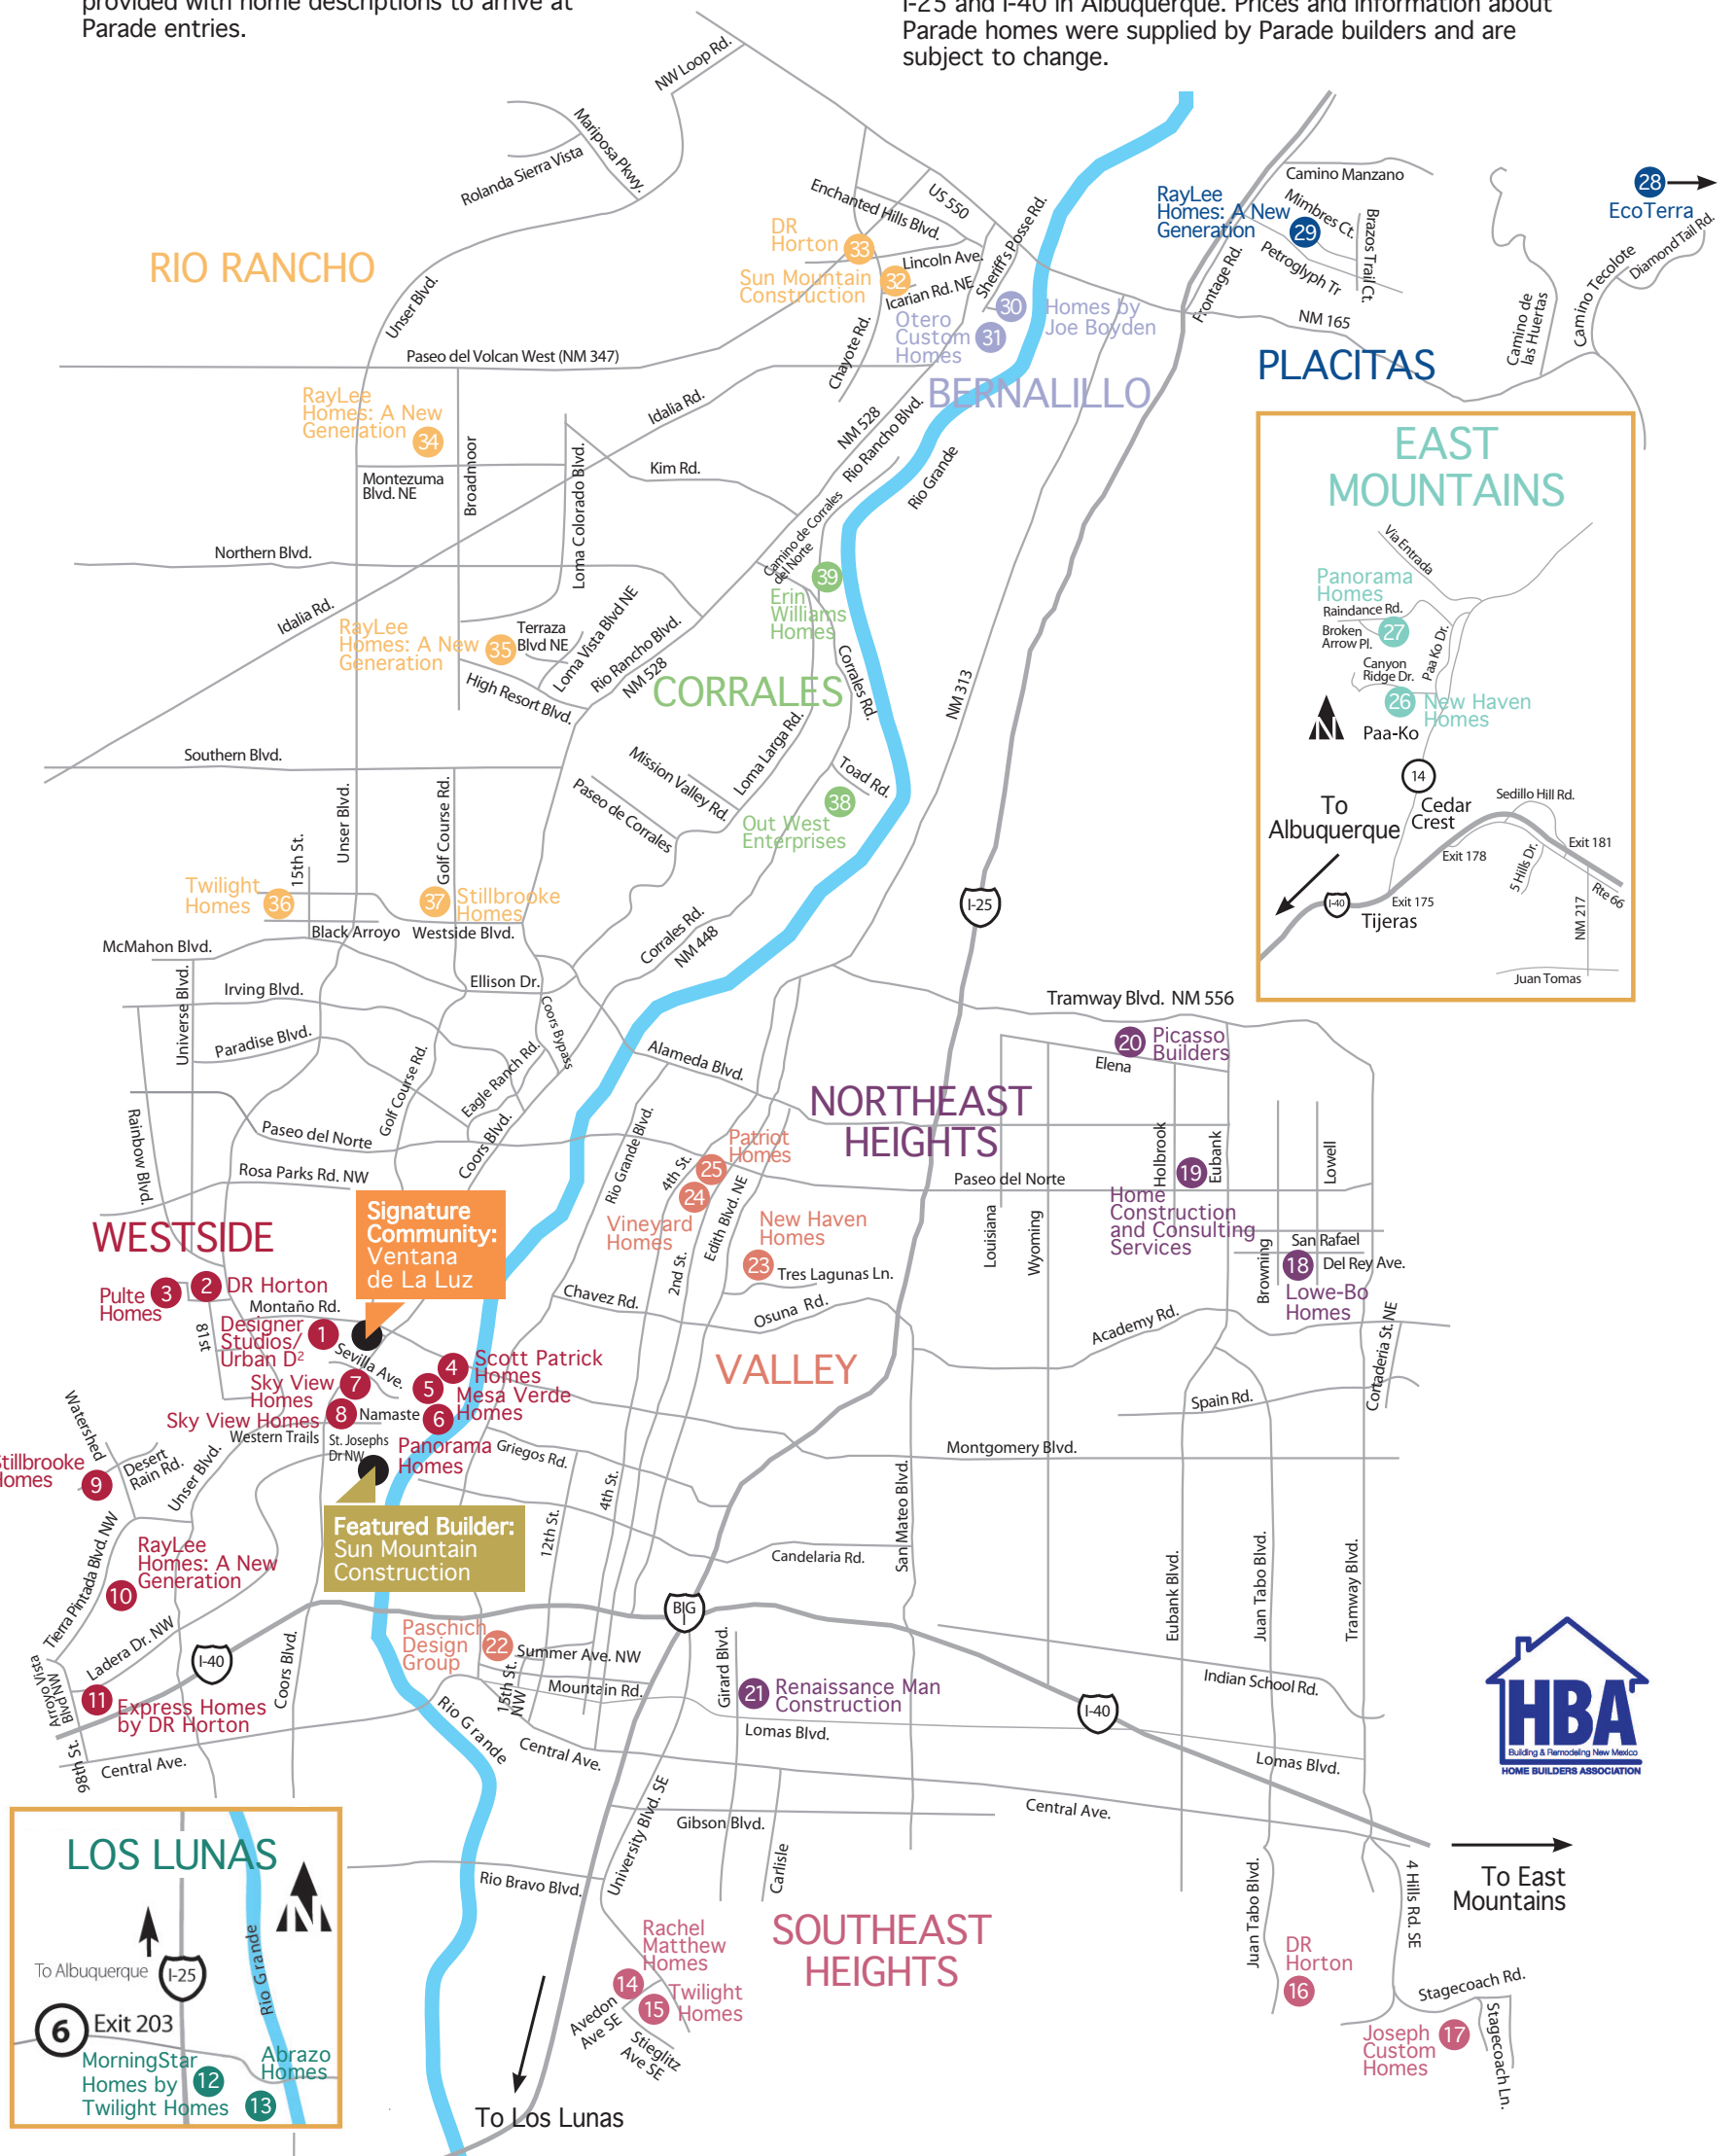

# ALBUQUERQUE METRO AREA

Maps are not drawn to scale. Use directions provided with home descriptions to arrive at Parade entries.

Directions to all homes begin at the Big-I intersection of I-25 and I-40 in Albuquerque. Prices and information about Parade homes were supplied by Parade builders and are subject to change.

FEATURED BUILDER:  
**SUN MOUNTAIN CONSTRUCTION**

SIGNATURE COMMUNITY:  
**VENTANA DE LA LUZ**

COLOR CODE KEY FOR ENTRY NUMBERS

Bernalillo Corrales East Mountains Northeast Heights Los Lunas Placitas Rio Rancho Southeast Heights Westside Valley