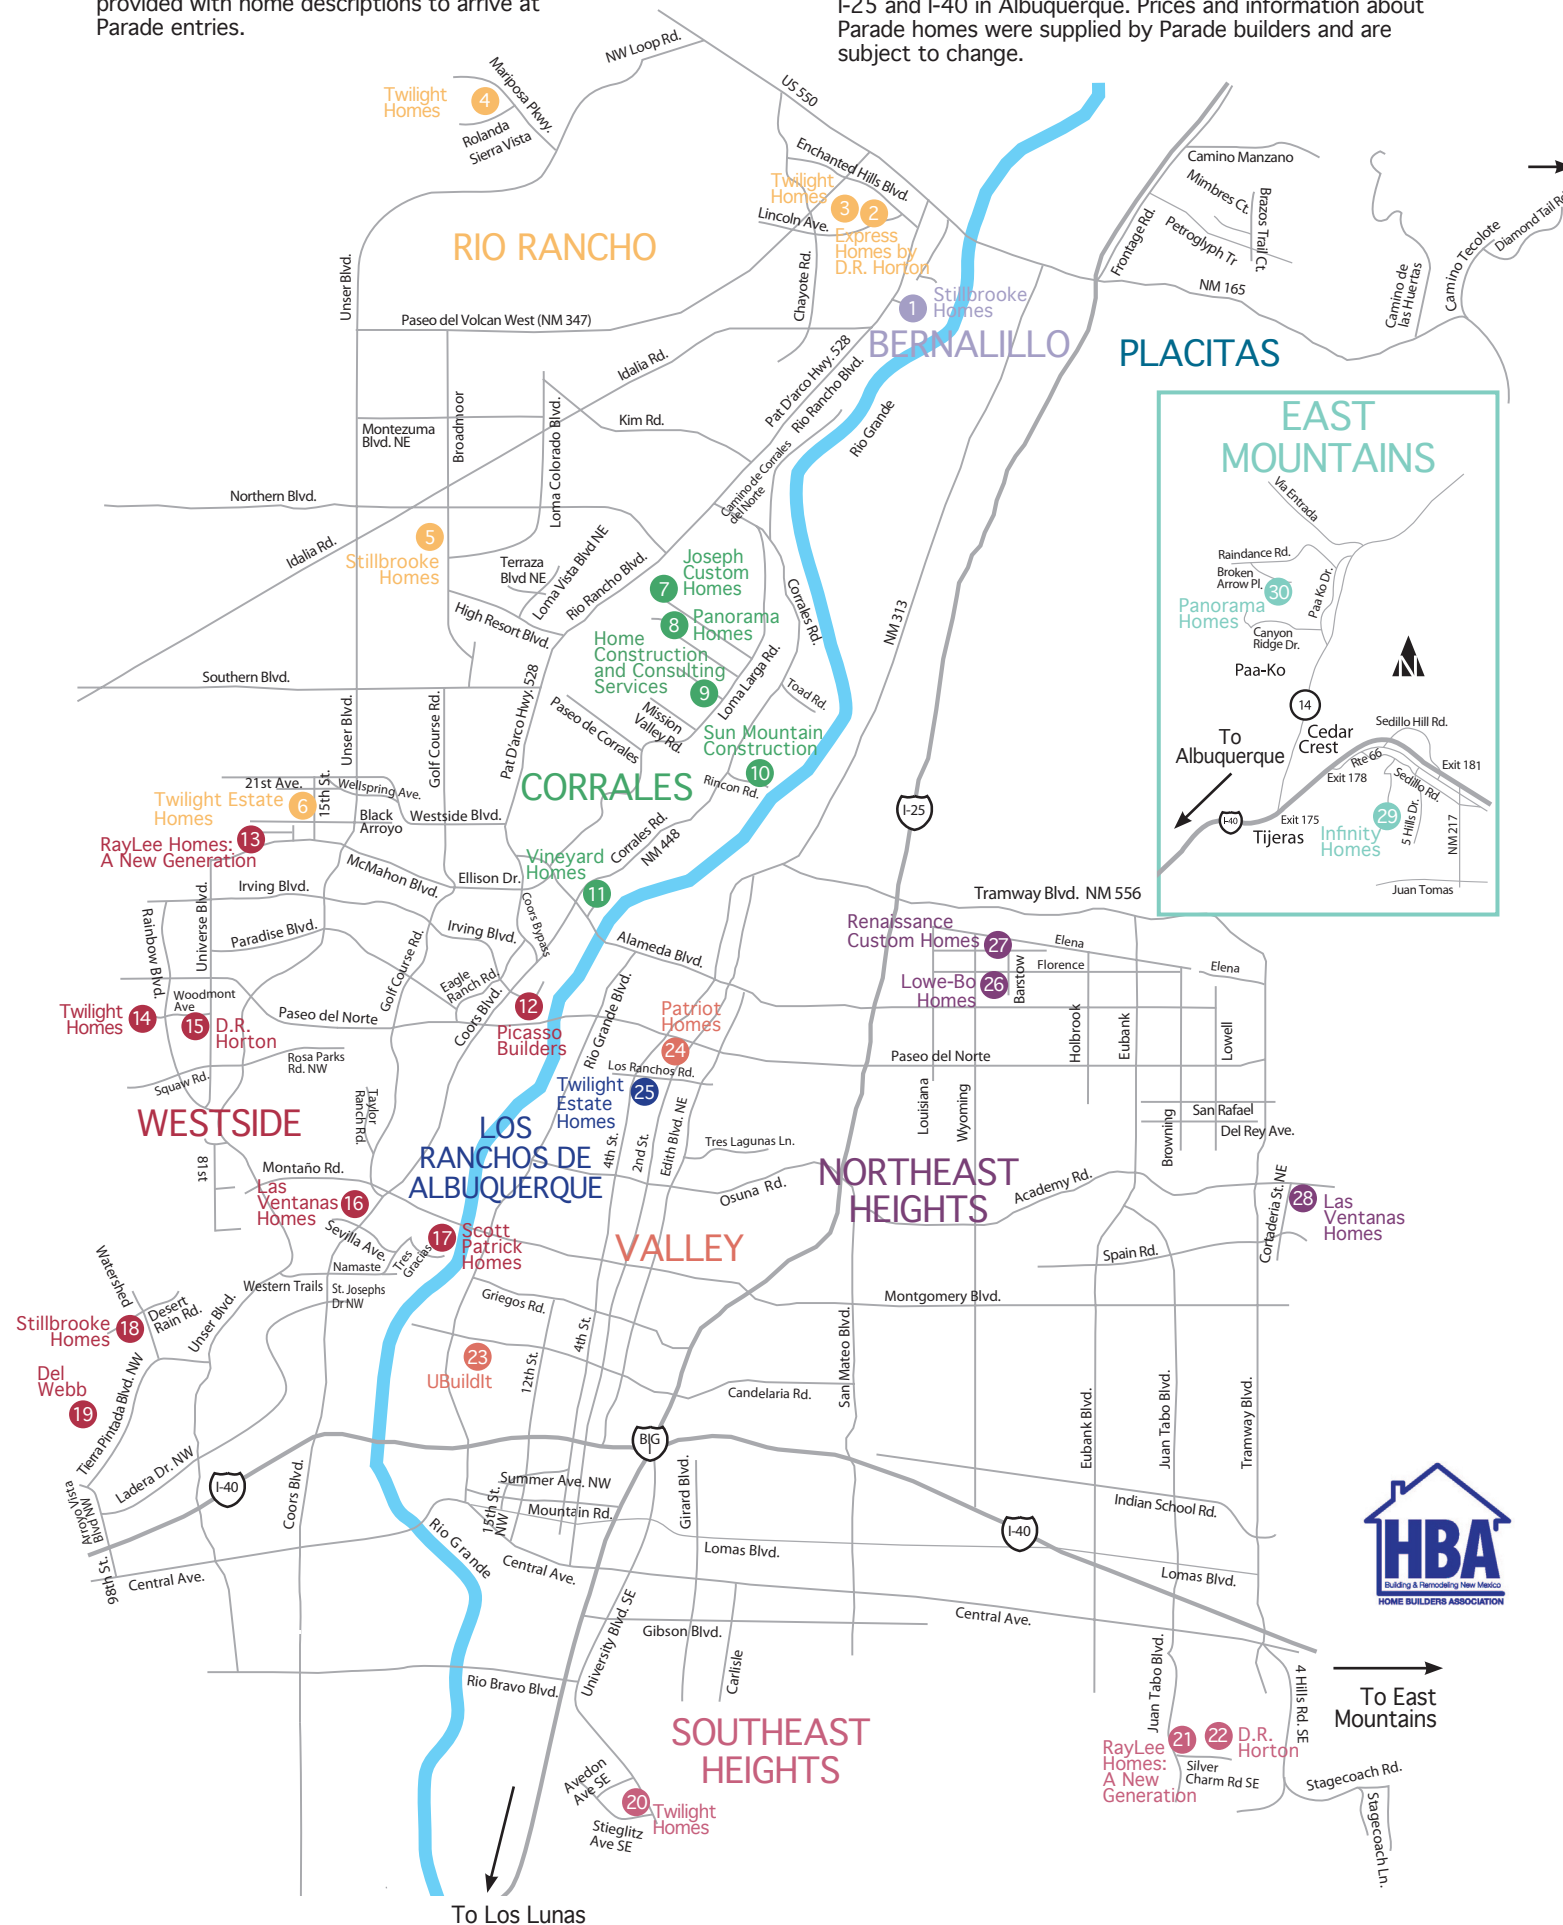

ALBUQUERQUE METRO AREA

Maps are not drawn to scale. Use directions provided with home descriptions to arrive at Parade entries.

Directions to all homes begin at the Big-I intersection of I-25 and I-40 in Albuquerque. Prices and information about Parade homes were supplied by Parade builders and are subject to change.

2015 Spring Homes of Enchantment Parade Sponsored Section

BUILDERS

Del Webb	19	Panorama Homes	8	Stillbrooke Homes	18
Express Homes by D.R. Horton	2	Panorama Homes	30	Sun Mountain Construction	10
D.R. Horton	15	Patriot Homes	24	Twilight Estate Homes	6
D.R. Horton	22	Picasso Builders	12	Twilight Estate Homes	25
Home Construction & Consulting Svcs.	9	RayLee Homes: A New Generation	13	Twilight Homes	3
Infinity Homes	29	RayLee Homes: A New Generation	21	Twilight Homes	4
Joseph Custom Homes	7	Renaissance Custom Homes	27	Twilight Homes	14
Las Ventanas Homes	16	Scott Patrick Homes	17	Twilight Homes	20
Las Ventanas Homes	28	Stillbrooke Homes	1	UBuildIt	23
Lowe-Bo Homes	26	Stillbrooke Homes	5	Vineyard Homes	11

COLOR CODE KEY FOR ENTRY NUMBERS

Bernalillo Corrales East Mountains Los Ranchos de Albuquerque
Northeast Heights Rio Rancho Southeast Heights Valley Westside

PLATINUM SPONSORS

SPRING PARADE COMMITTEE

- Diana Lucero (Chair), New Mexico Bank & Trust
- Jamie Baxter, Bain Cochran Construction, LLC
- John Berg, Builders Source Appliance Gallery
- Susan Chiasson, Architectural Surfaces, Inc.
- Maria Colella, United Business Bank
- Scott Cummings, Fairway Independent Mortgage Corporation
- Peggy Moeller Mead, PM²
- Nick Salas, Western Building Supply
- Ron Sisneros, Installation & Service Heating & Cooling
- Carla Wersonick, Doc Savage Supply
- Jim Yallaly, ProSource Wholesale Flooring