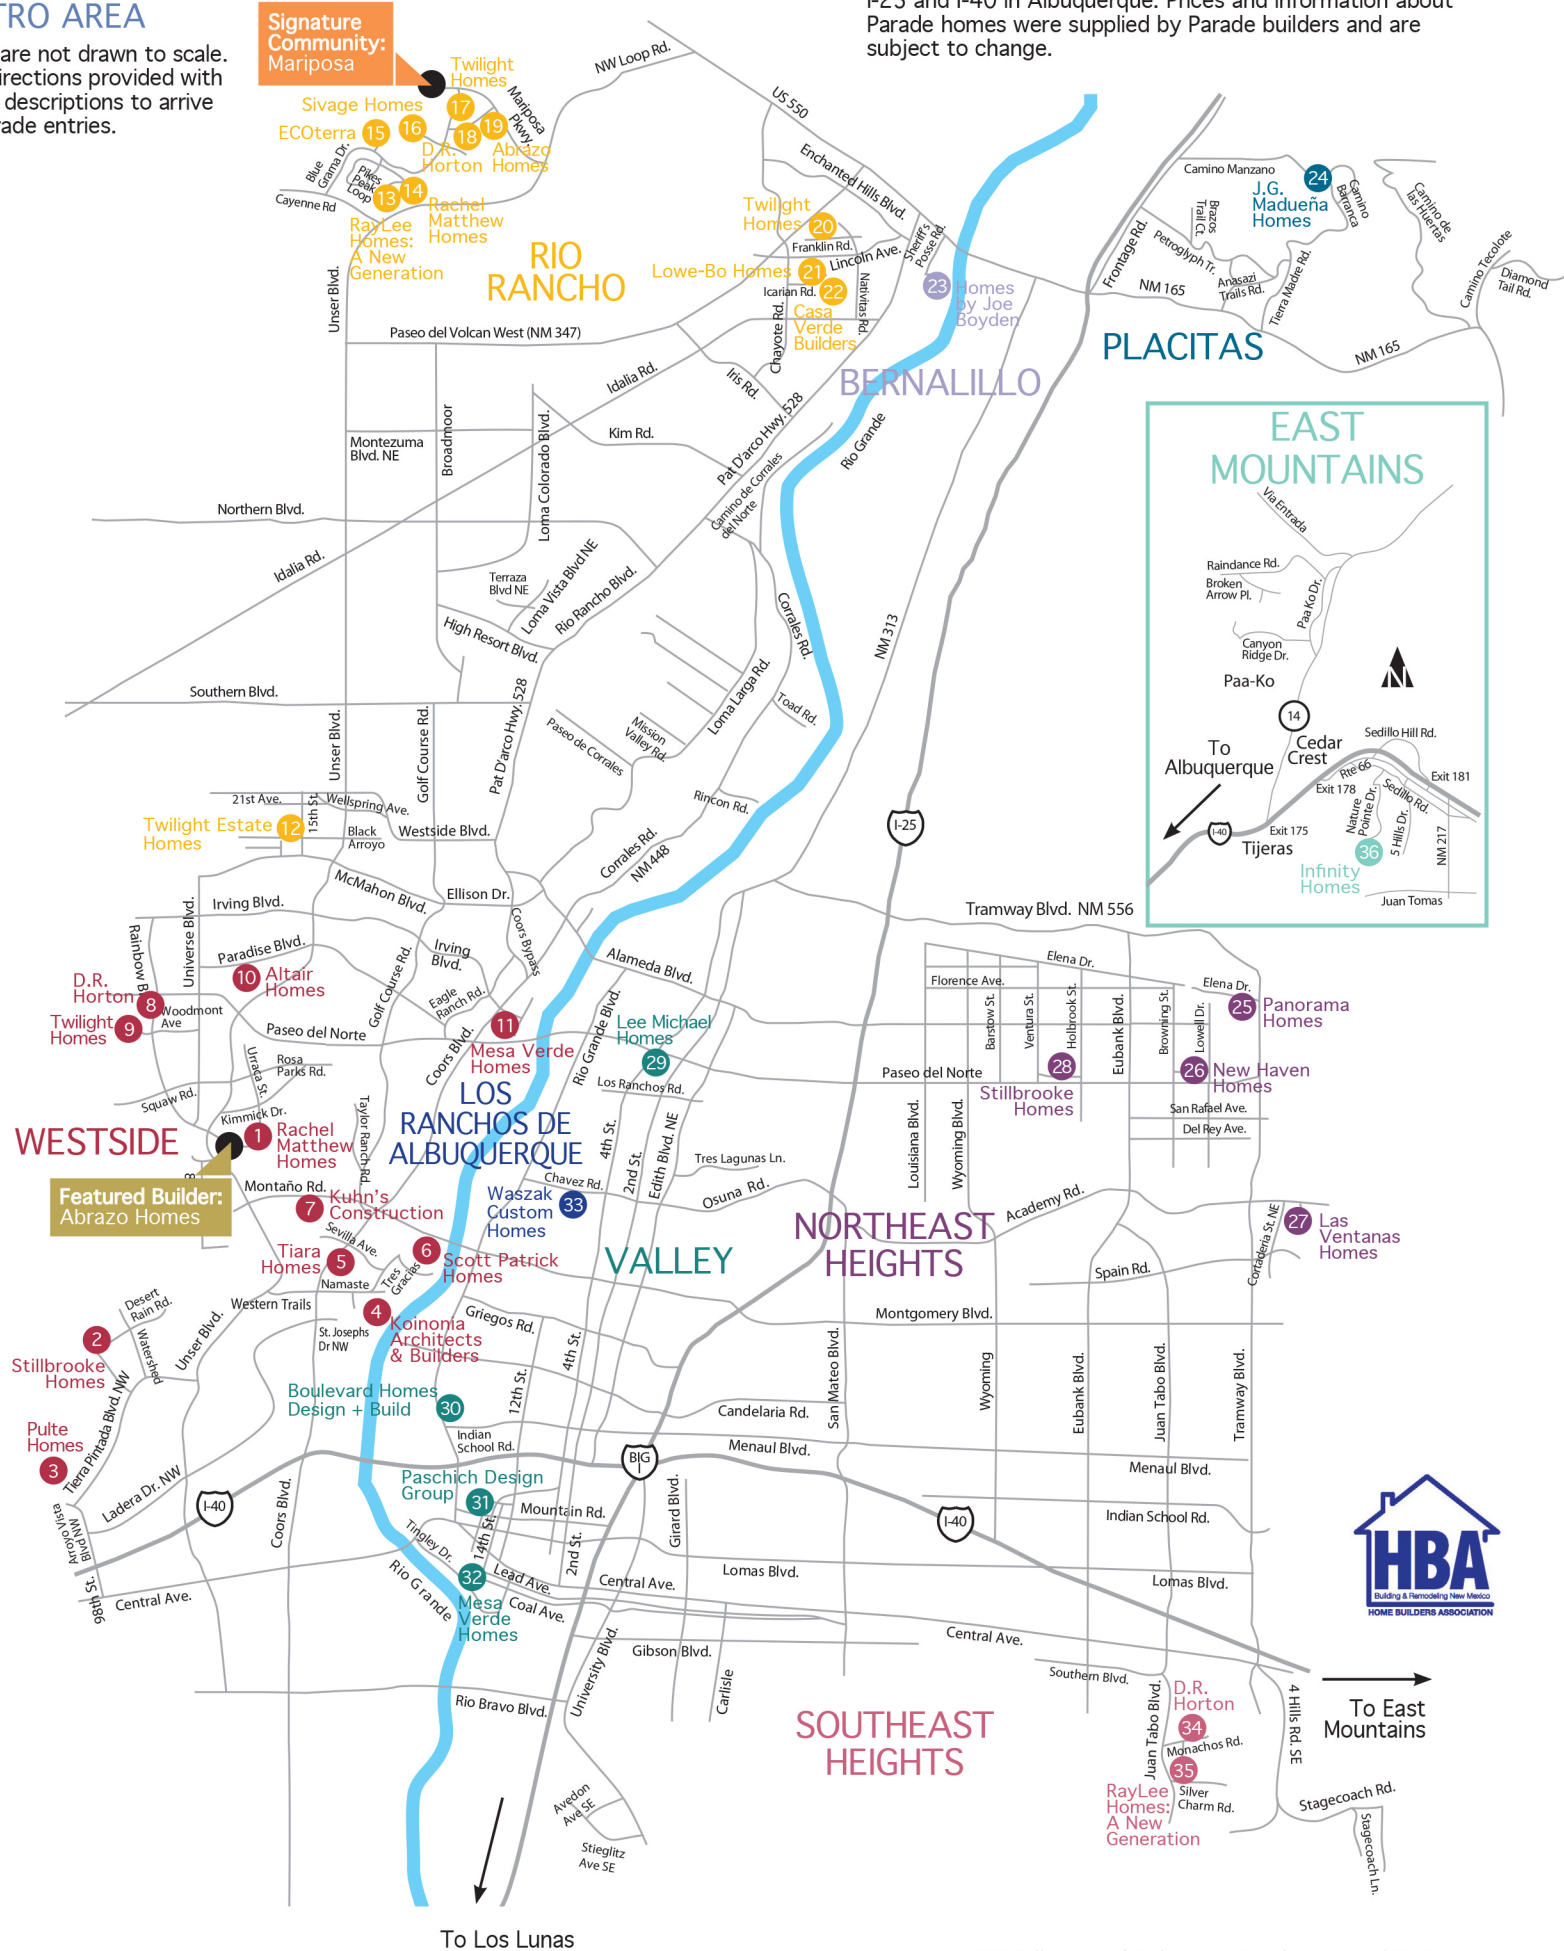

ALBUQUERQUE METRO AREA

Maps are not drawn to scale. Use directions provided with home descriptions to arrive at Parade entries.

FALL HOMES OF ENCHANTMENT PARADE

Directions to all homes begin at the Big-I intersection of I-25 and I-40 in Albuquerque. Prices and information about Parade homes were supplied by Parade builders and are subject to change.

BUILDERS

Abrazo Homes	Featured Builder	Kuhn's Construction	7	RayLee Homes: A New Generation	13
Abrazo Homes	19	Las Ventanas Homes	27	RayLee Homes: A New Generation	35
Altair Homes	10	Lee Michael Homes	29	Scott Patrick Homes	6
Boulevard Homes Design + Build	30	Lowe-Bo Homes	21	Sivage Homes	16
Casa Verde Builders	22	Mariposa	Signature Community	Stillbrooke Homes	2
D.R. Horton	8	Mesa Verde Homes	11	Stillbrooke Homes	28
D.R. Horton	18	Mesa Verde Homes	32	Tiara Homes	5
D.R. Horton	34	New Haven Homes	26	Twilight Estate Homes	12
ECOterra	15	Panorama Homes	25	Twilight Homes	9
Homes by Joe Boyden	23	Paschich Design Group	31	Twilight Homes	17
Infinity Homes	36	Pulte Homes	3	Twilight Homes	20
J.G. Madueña Homes	24	Rachel Matthew Homes	1	Waszak Custom Homes	33
Koinonia Architects & Builders	4	Rachel Matthew Homes	14		

COLOR CODE KEY FOR ENTRY NUMBERS

Rio Rancho Bernalillo Placitas East Mountains Westside Los Ranchos de Albuquerque Valley Northeast Heights Southeast Heights

FEATURED BUILDER:
ABRAZO HOMES

SIGNATURE COMMUNITY:
MARIPOSA