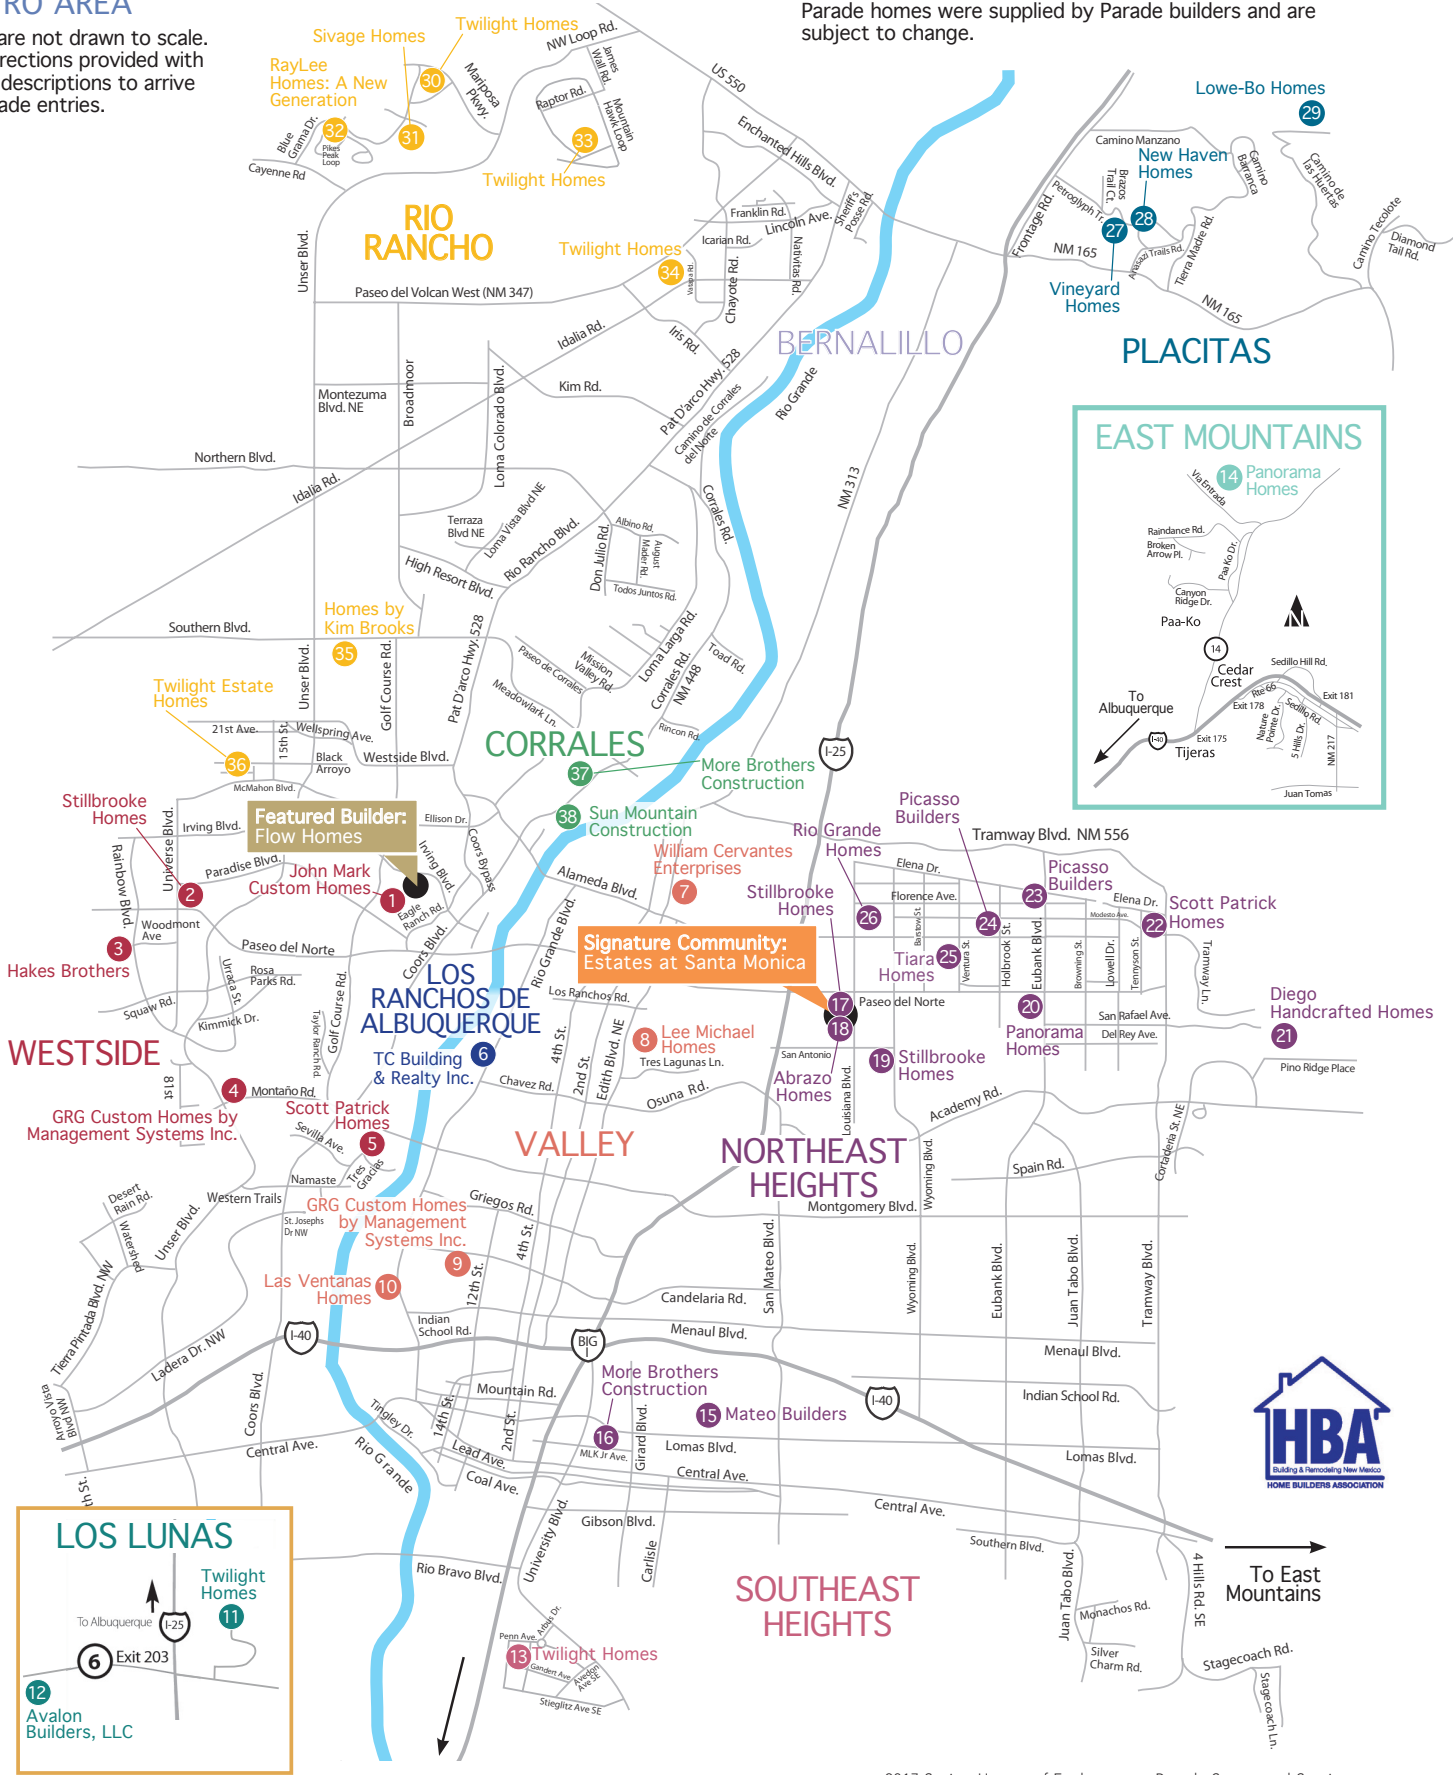

# ALBUQUERQUE METRO AREA

Maps are not drawn to scale. Use directions provided with home descriptions to arrive at Parade entries.

SPRING HOMES OF ENCHANTMENT PARADE

Directions to all homes begin at the Big I intersection of I-25 and I-40 in Albuquerque. Prices and information about Parade homes were supplied by Parade builders and are subject to change.

To Los Lunas