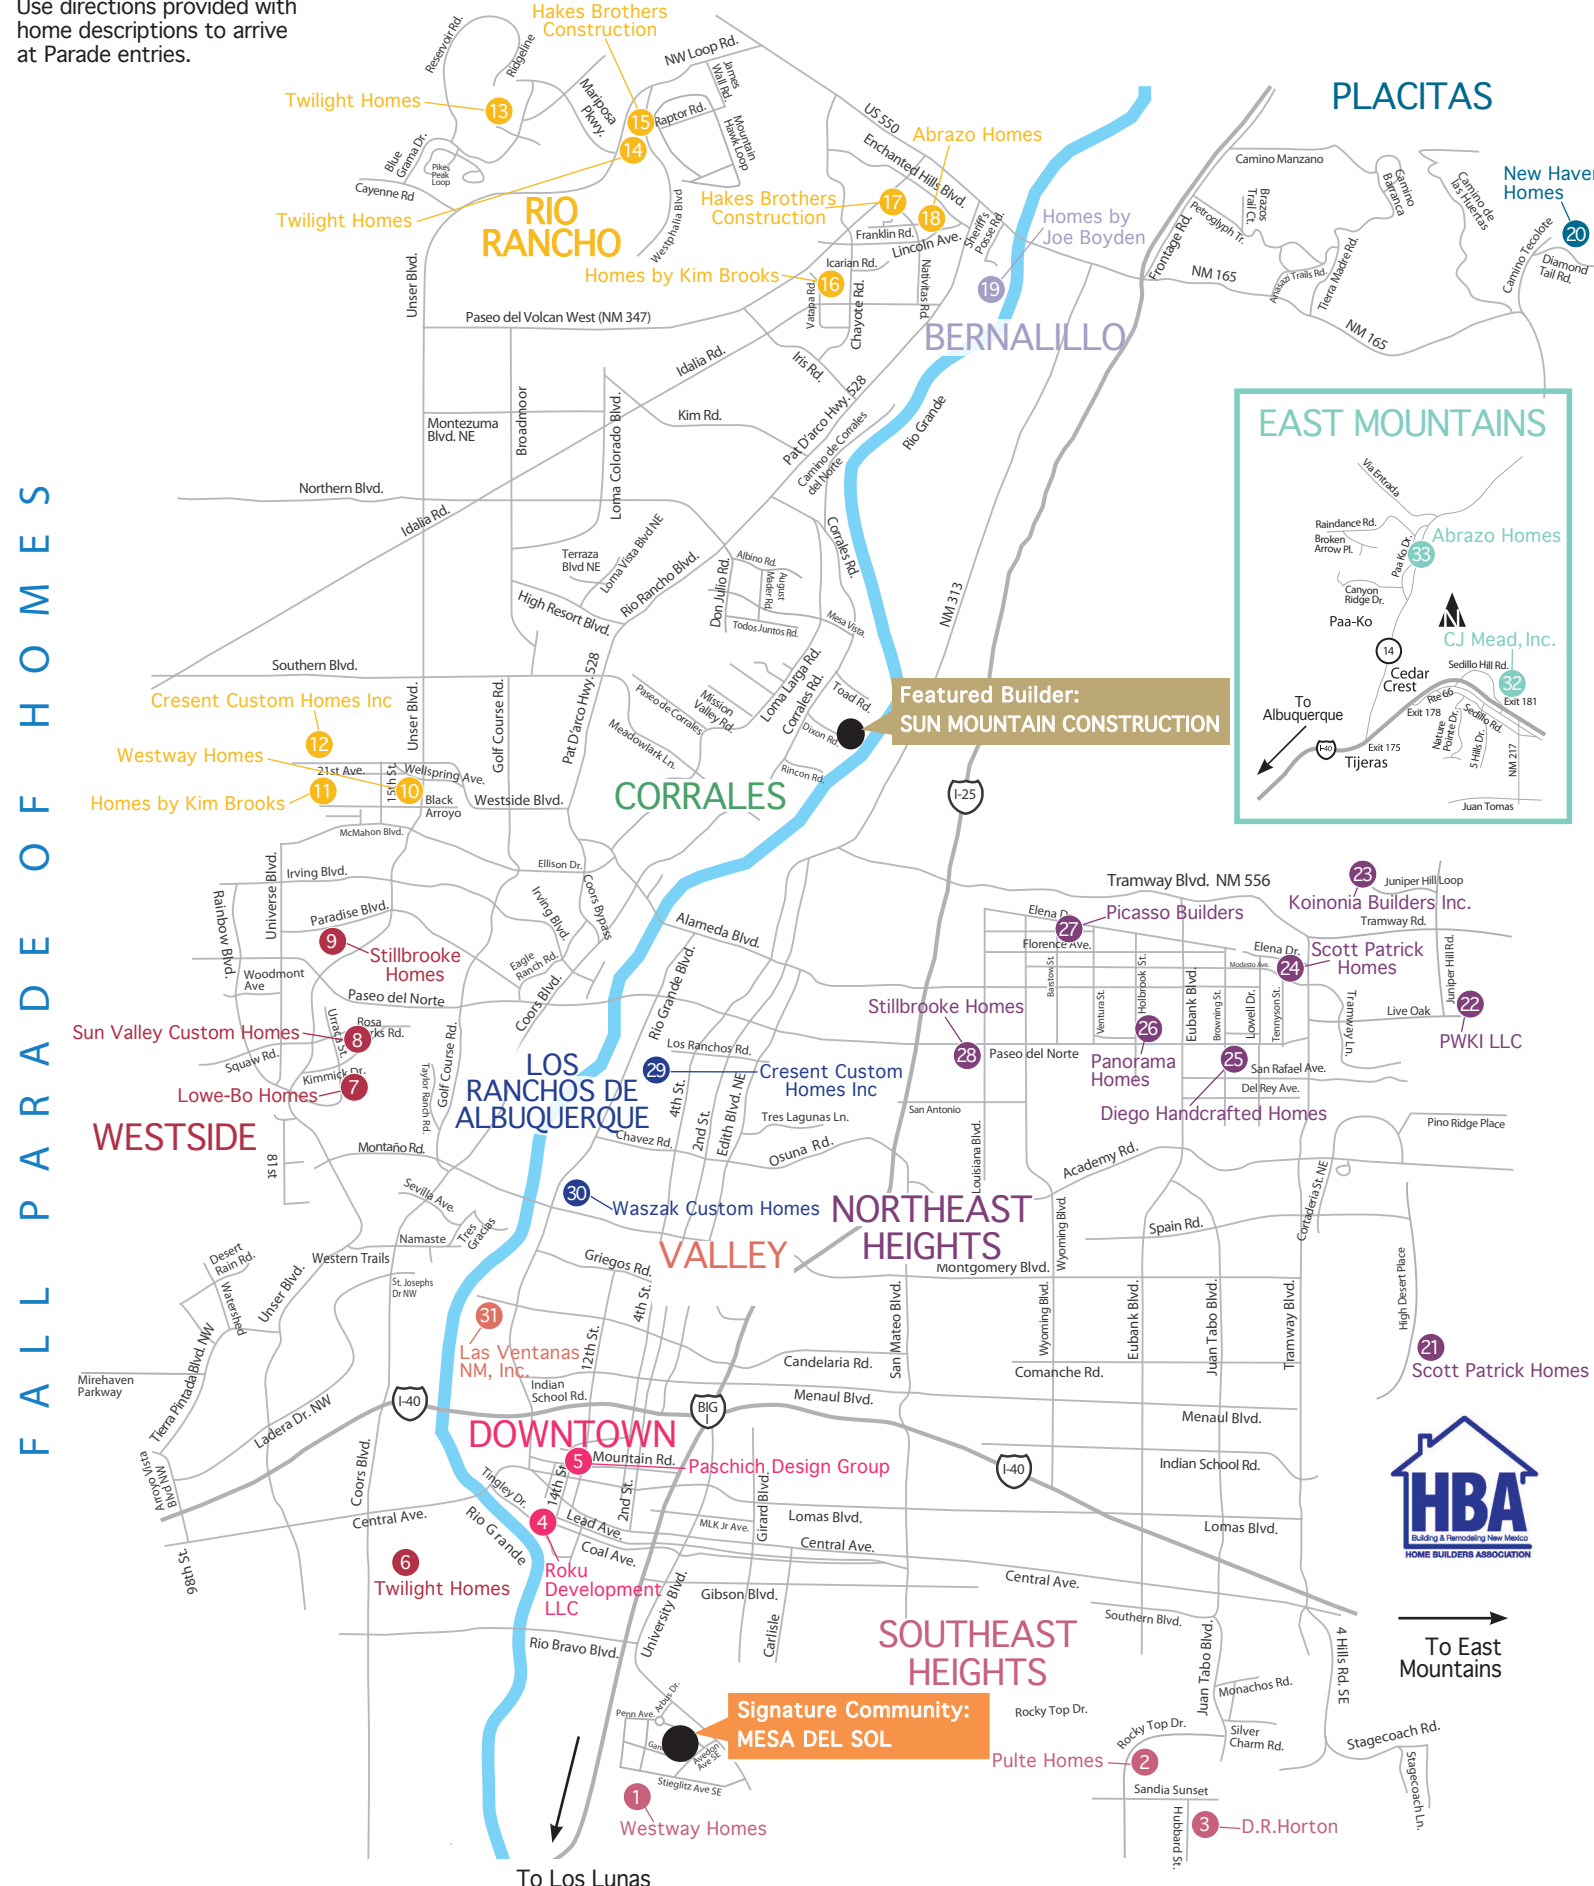

ALBUQUERQUE METRO AREA

Maps are not drawn to scale. Use directions provided with home descriptions to arrive at Parade entries.

Directions to all homes begin at the Big I intersection of I-25 and I-40 in Albuquerque. Prices and information about Parade homes were supplied by Parade builders and are subject to change.

COLOR CODE KEY FOR ENTRY NUMBERS

Northeast Heights Placitas Bernalillo Rio Rancho
 Southeast Heights Valley Corrales Westside Downtown East Mountains

FEATURED BUILDER

SUN MOUNTAIN CONSTRUCTION

SIGNATURE COMMUNITY