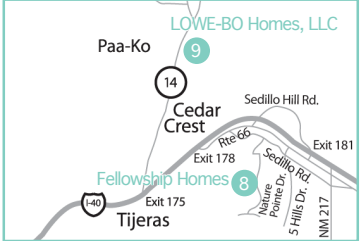

# ALBUQUERQUE METRO AREA

Maps are not drawn to scale. Use directions provided with home descriptions to arrive at Parade entries.

Directions to all homes begin at the Big I intersection of I-25 and I-40 in Albuquerque. Prices and information about Parade homes were supplied by Parade builders and are subject to change.

4 Westway Homes

5 Twilight Homes of New Mexico