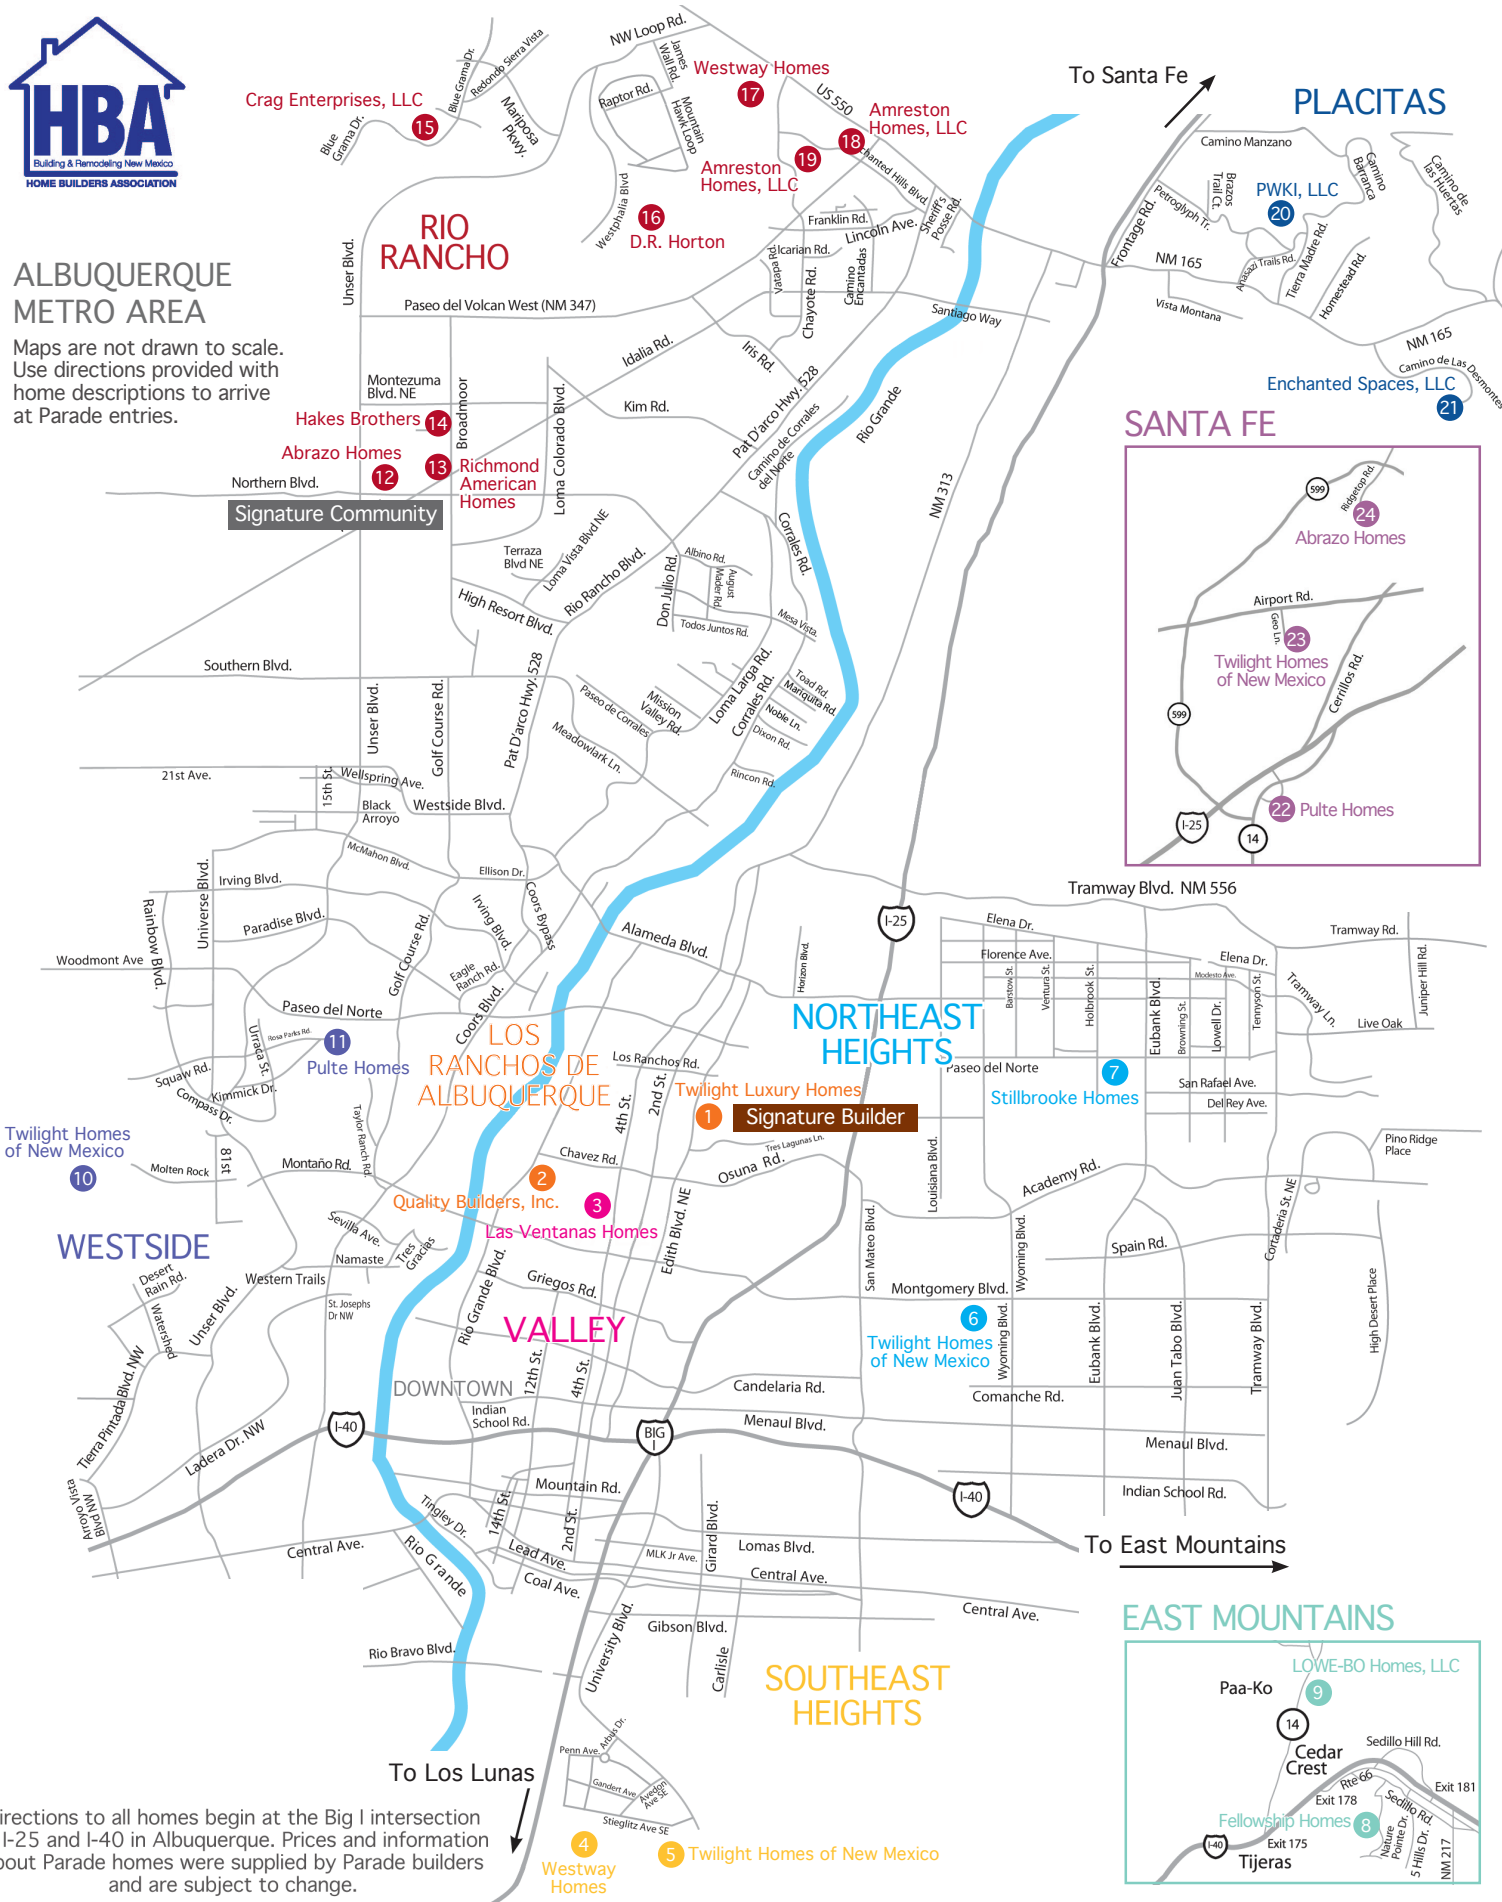

# ALBUQUERQUE METRO AREA

Maps are not drawn to scale. Use directions provided with home descriptions to arrive at Parade entries.

Directions to all homes begin at the Big I intersection of I-25 and I-40 in Albuquerque. Prices and information about Parade homes were supplied by Parade builders and are subject to change.

4 Westway Homes

5 Twilight Homes of New Mexico