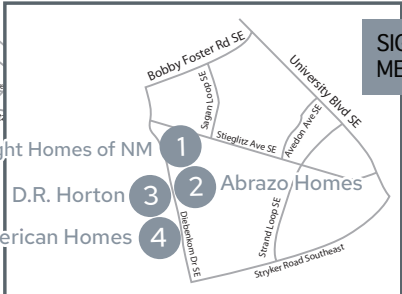

ALBUQUERQUE METRO AREA

Maps are not drawn to scale. Use directions provided with home descriptions to arrive at Parade entries.

Directions to all homes begin at the Big I intersection of I-25 and I-40 in Albuquerque. Prices and information about Parade homes were supplied by Parade builders and are subject to change.

SIGNATURE COMMUNITY MESA DEL SOL

To East Mountains

To Los Lunas