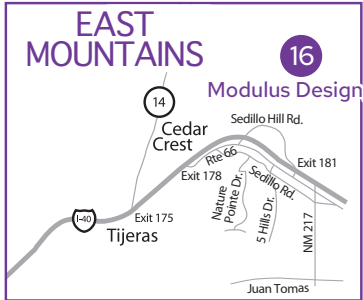

ALBUQUERQUE METRO AREA

Maps are not drawn to scale. Use directions provided with home descriptions to arrive at Parade entries.

Directions to all homes begin at the Big I intersection of I-25 and I-40 in Albuquerque. Prices and information about Parade homes were supplied by Parade builders and are subject to change.

SIGNATURE COMMUNITY MESA DEL SOL

To East Mountains

To Los Lunas