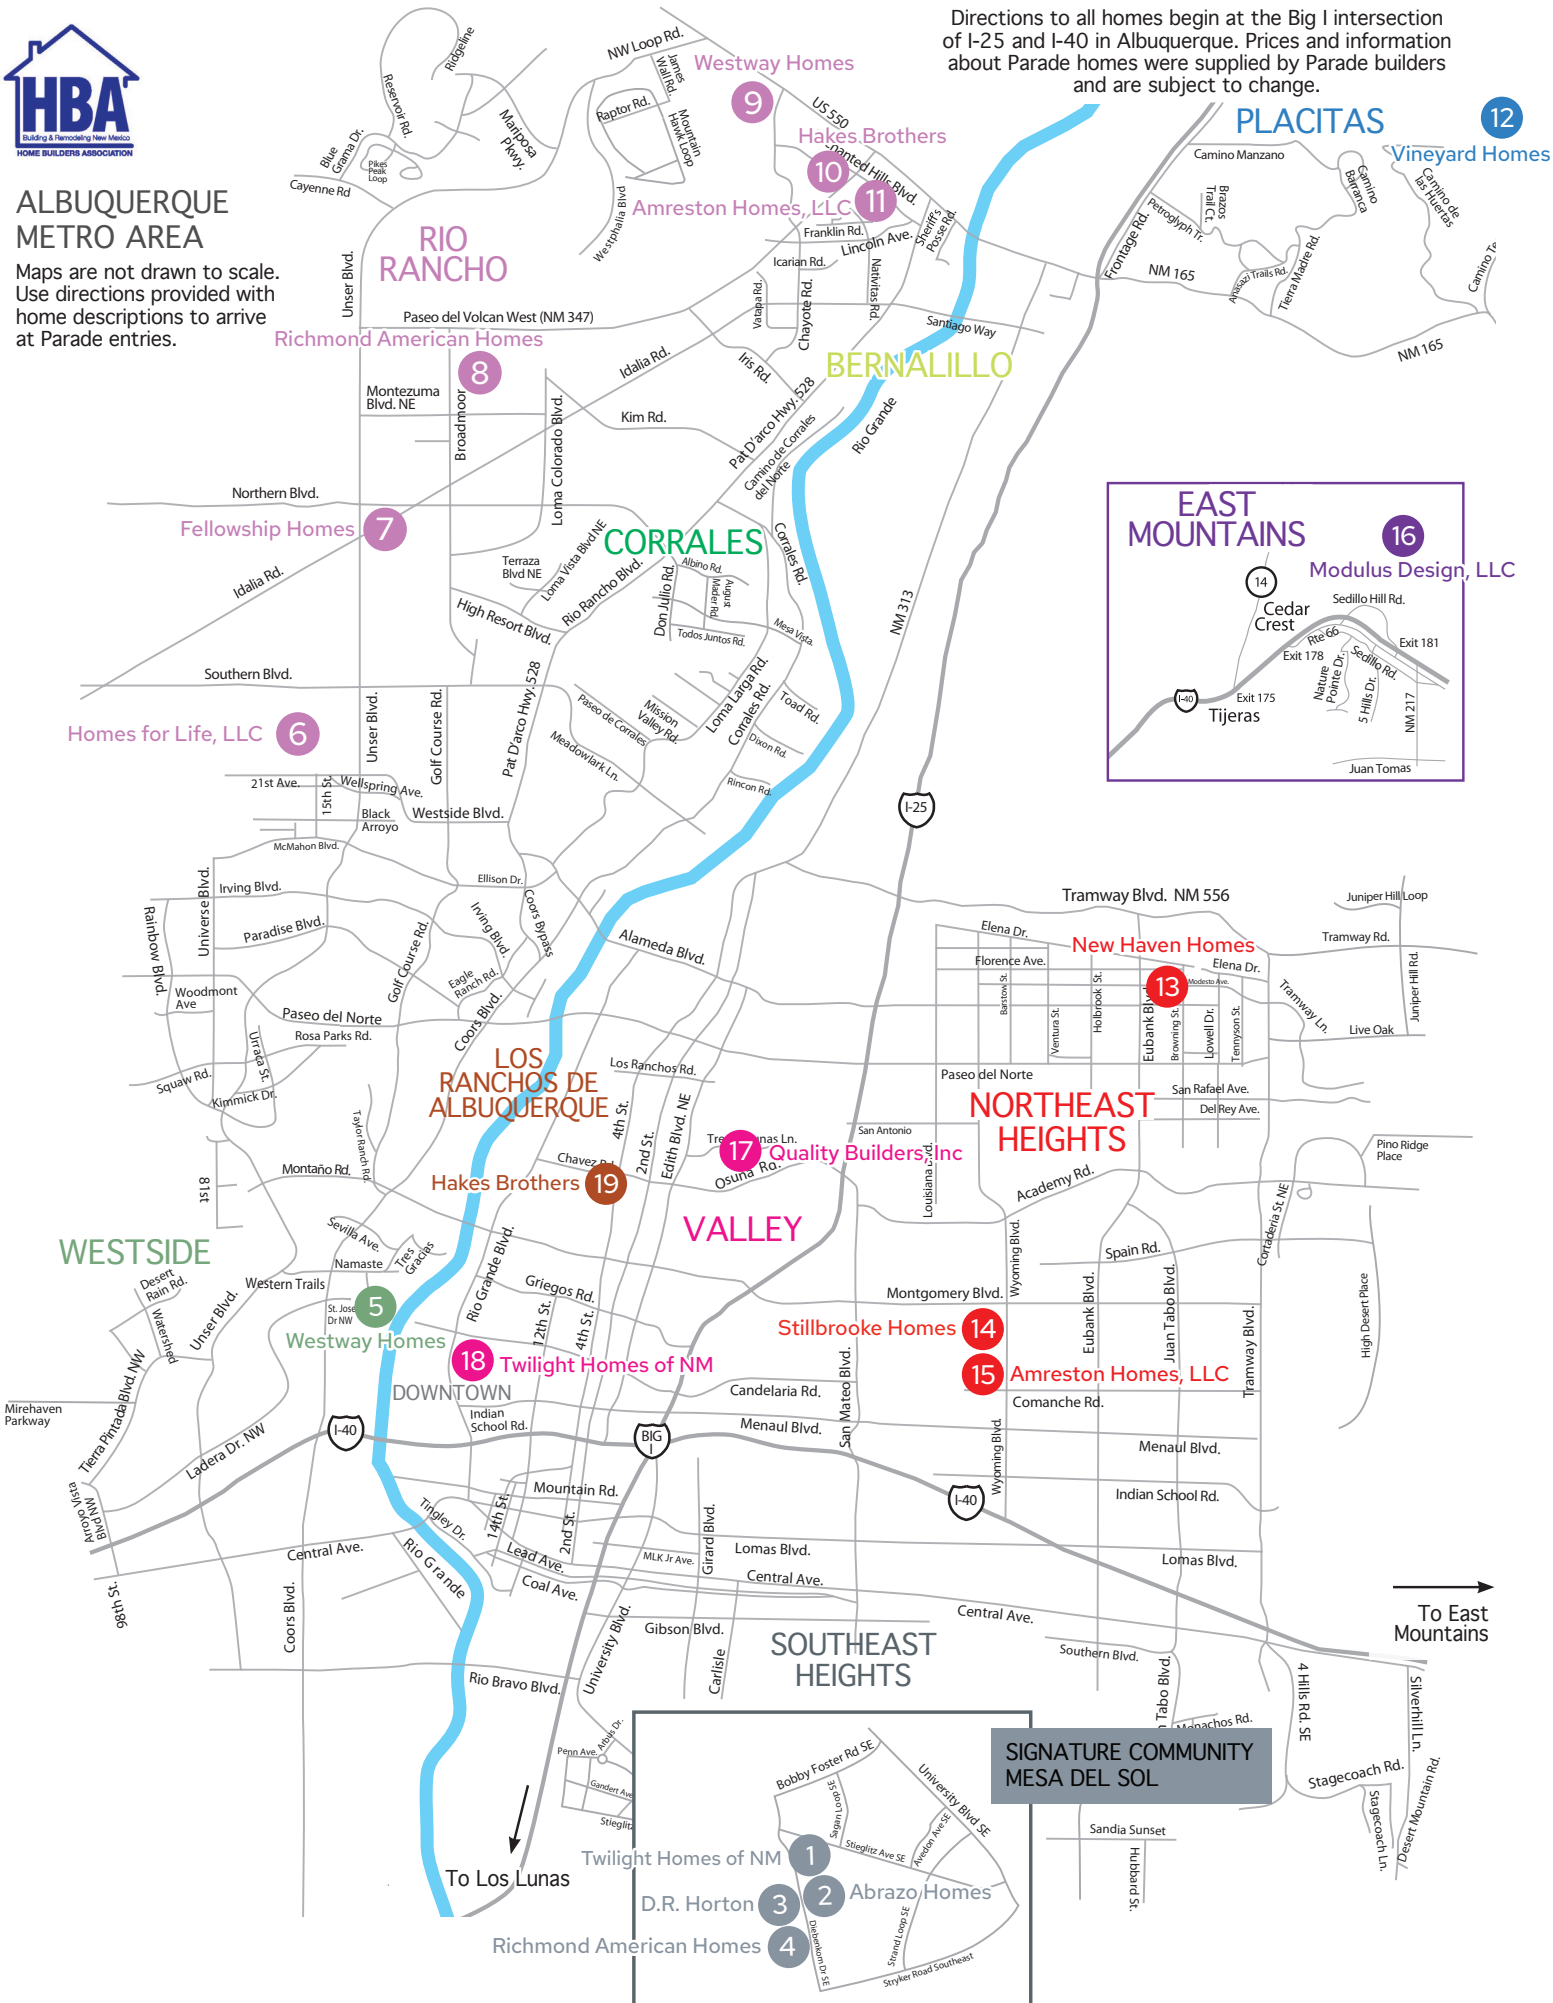

ALBUQUERQUE METRO AREA

Maps are not drawn to scale. Use directions provided with home descriptions to arrive at Parade entries.

Directions to all homes begin at the Big I intersection of I-25 and I-40 in Albuquerque. Prices and information about Parade homes were supplied by Parade builders and are subject to change.

SIGNATURE COMMUNITY MESA DEL SOL

To East Mountains

To Los Lunas