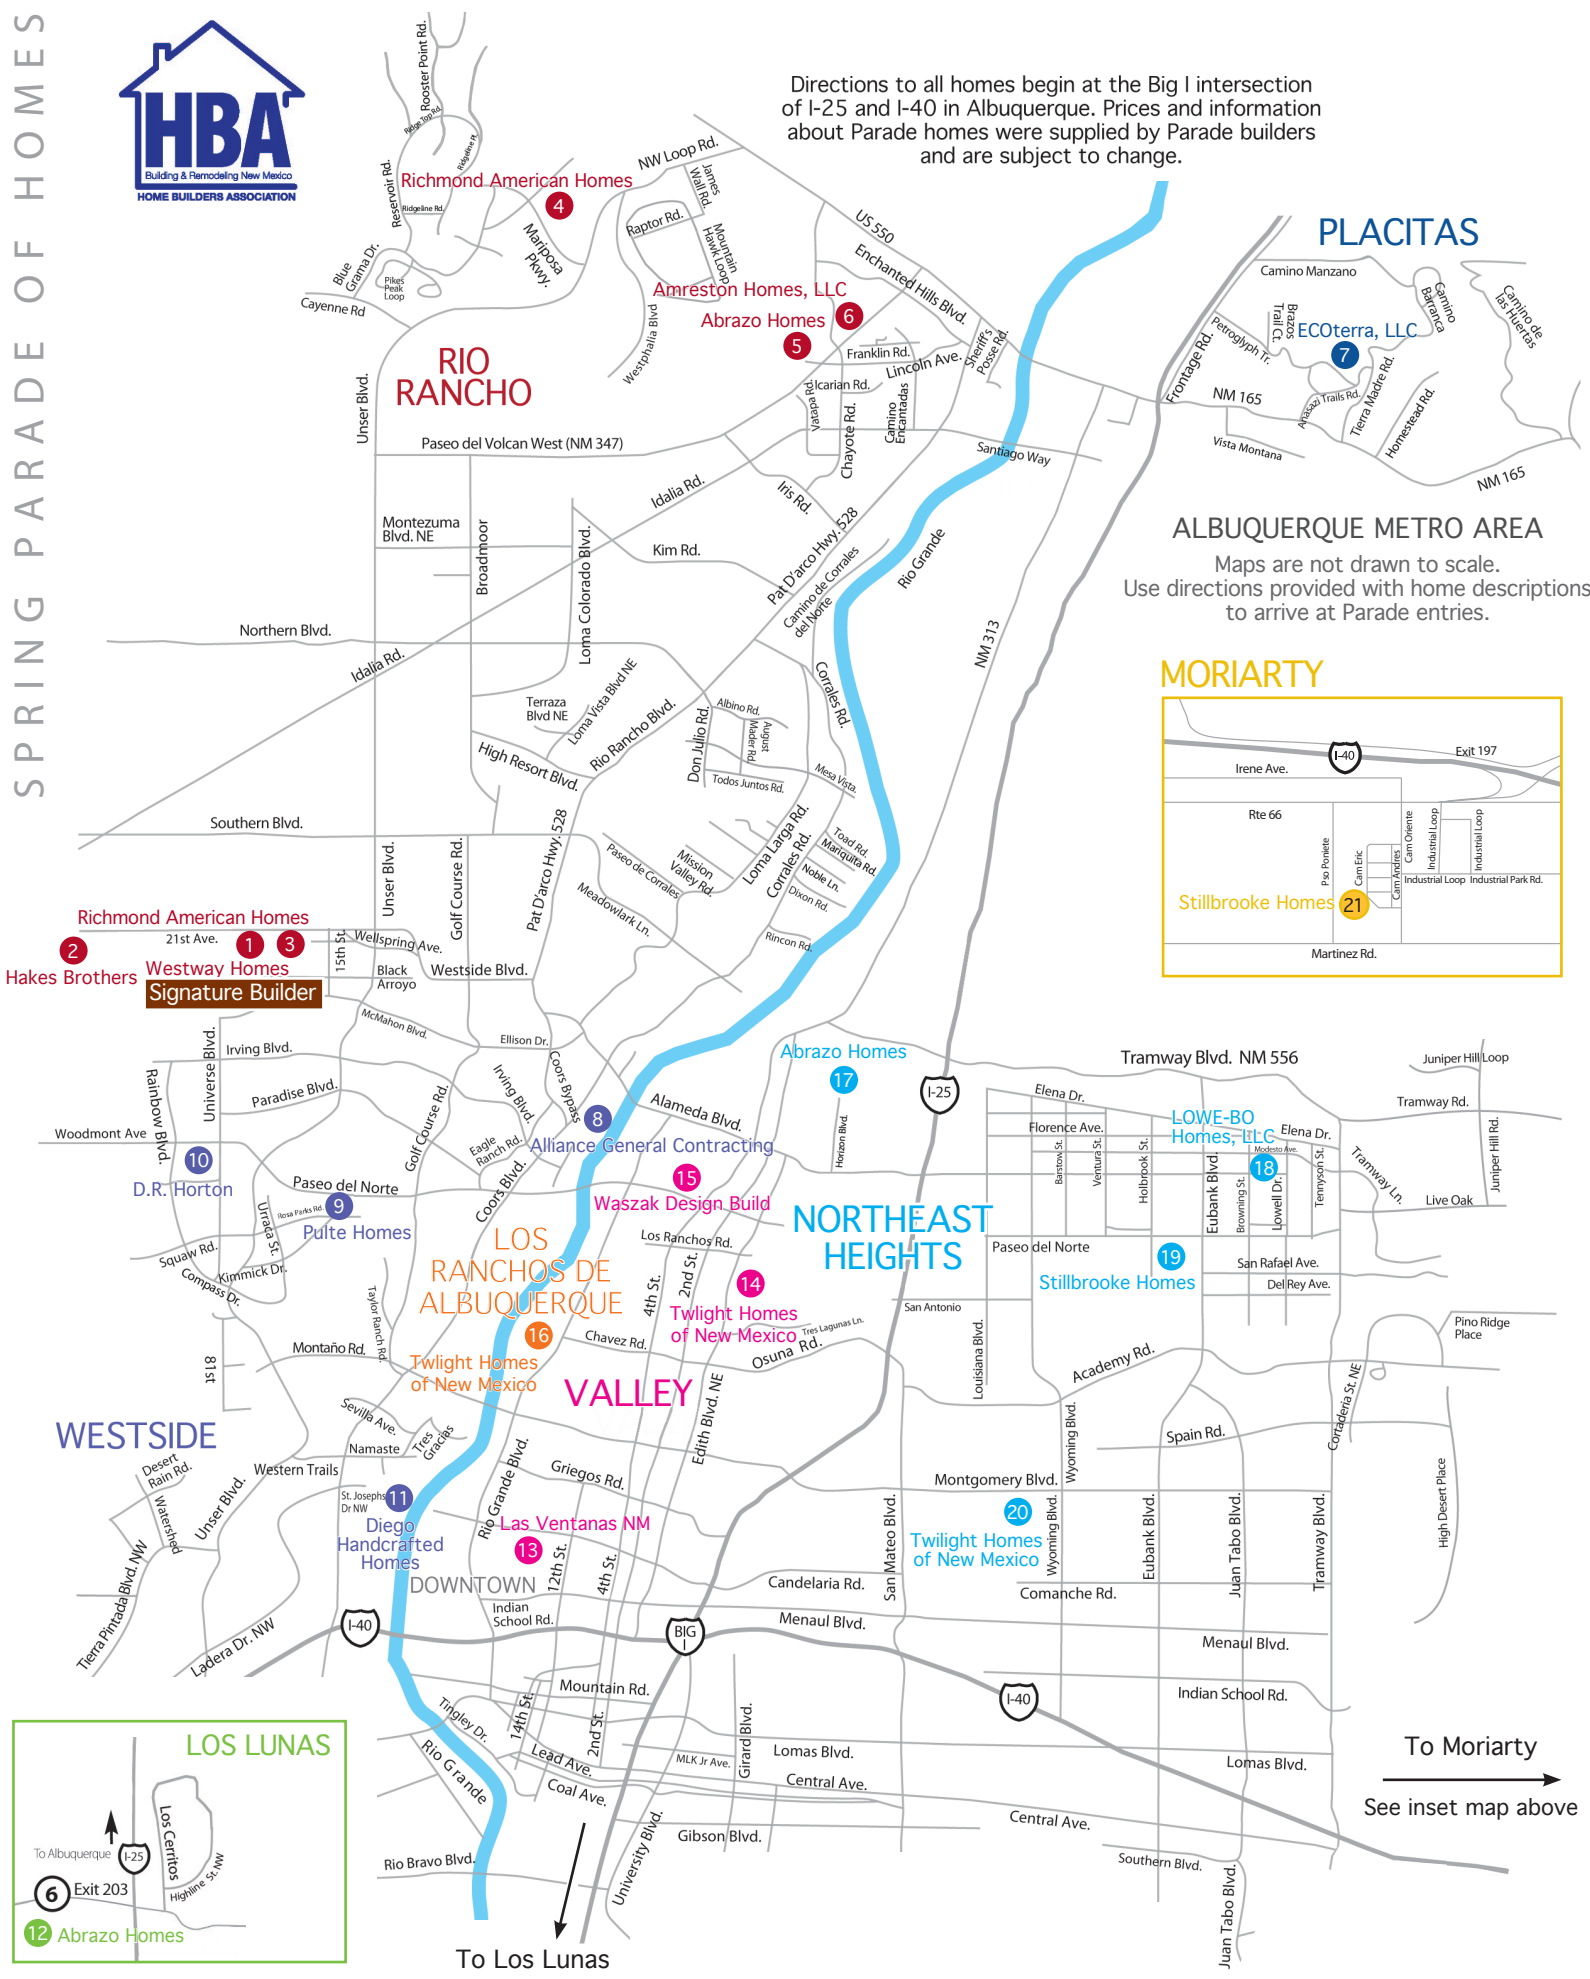

Directions to all homes begin at the Big I intersection of I-25 and I-40 in Albuquerque. Prices and information about Parade homes were supplied by Parade builders and are subject to change.

PLACITAS

ALBUQUERQUE METRO AREA

Maps are not drawn to scale. Use directions provided with home descriptions to arrive at Parade entries.

MORIARTY

To Moriarty  
See inset map above

To Los Lunas